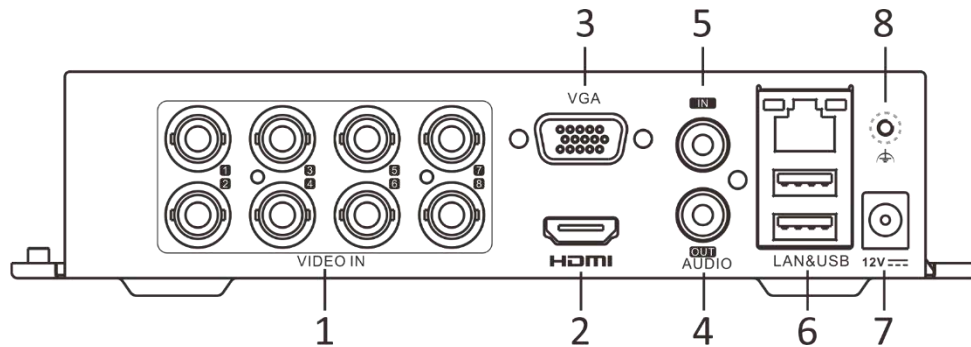

Physical Interface

No.	Description	No.	Description
1	Video and coaxial audio in	5	AUDIO IN, RCA connector
2	HDMI interface	6	LAN network interface and USB interface
3	VGA interface	7	12 VDC power input
4	AUDIO OUT, RCA connector	8	GND

Available Model

DS-7108HGHI-K1

Headquarters

No.555 Qianmo Road, Binjiang District,
Hangzhou 310051, China
T +86-571-8807-5998
www.hikvision.com

Follow us on social media to get the latest product and solution information.